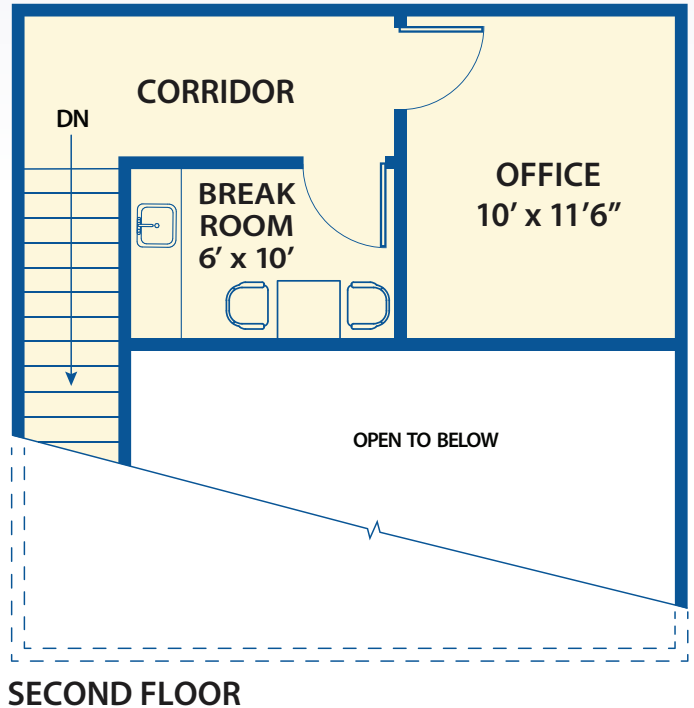

Office Suite

595 Bethlehem Pike (Route 309)
Montgomeryville, PA 18936

Contact Matt Katzen Today at **215-416-2671** or **mkatzen@galmangroup.com**

The foregoing information was furnished by sources which we deem reliable, but no warranty or representation is made as to the accuracy thereof. Heritage Commercial Group shall not be liable for any use of this information or actions taken thereon.