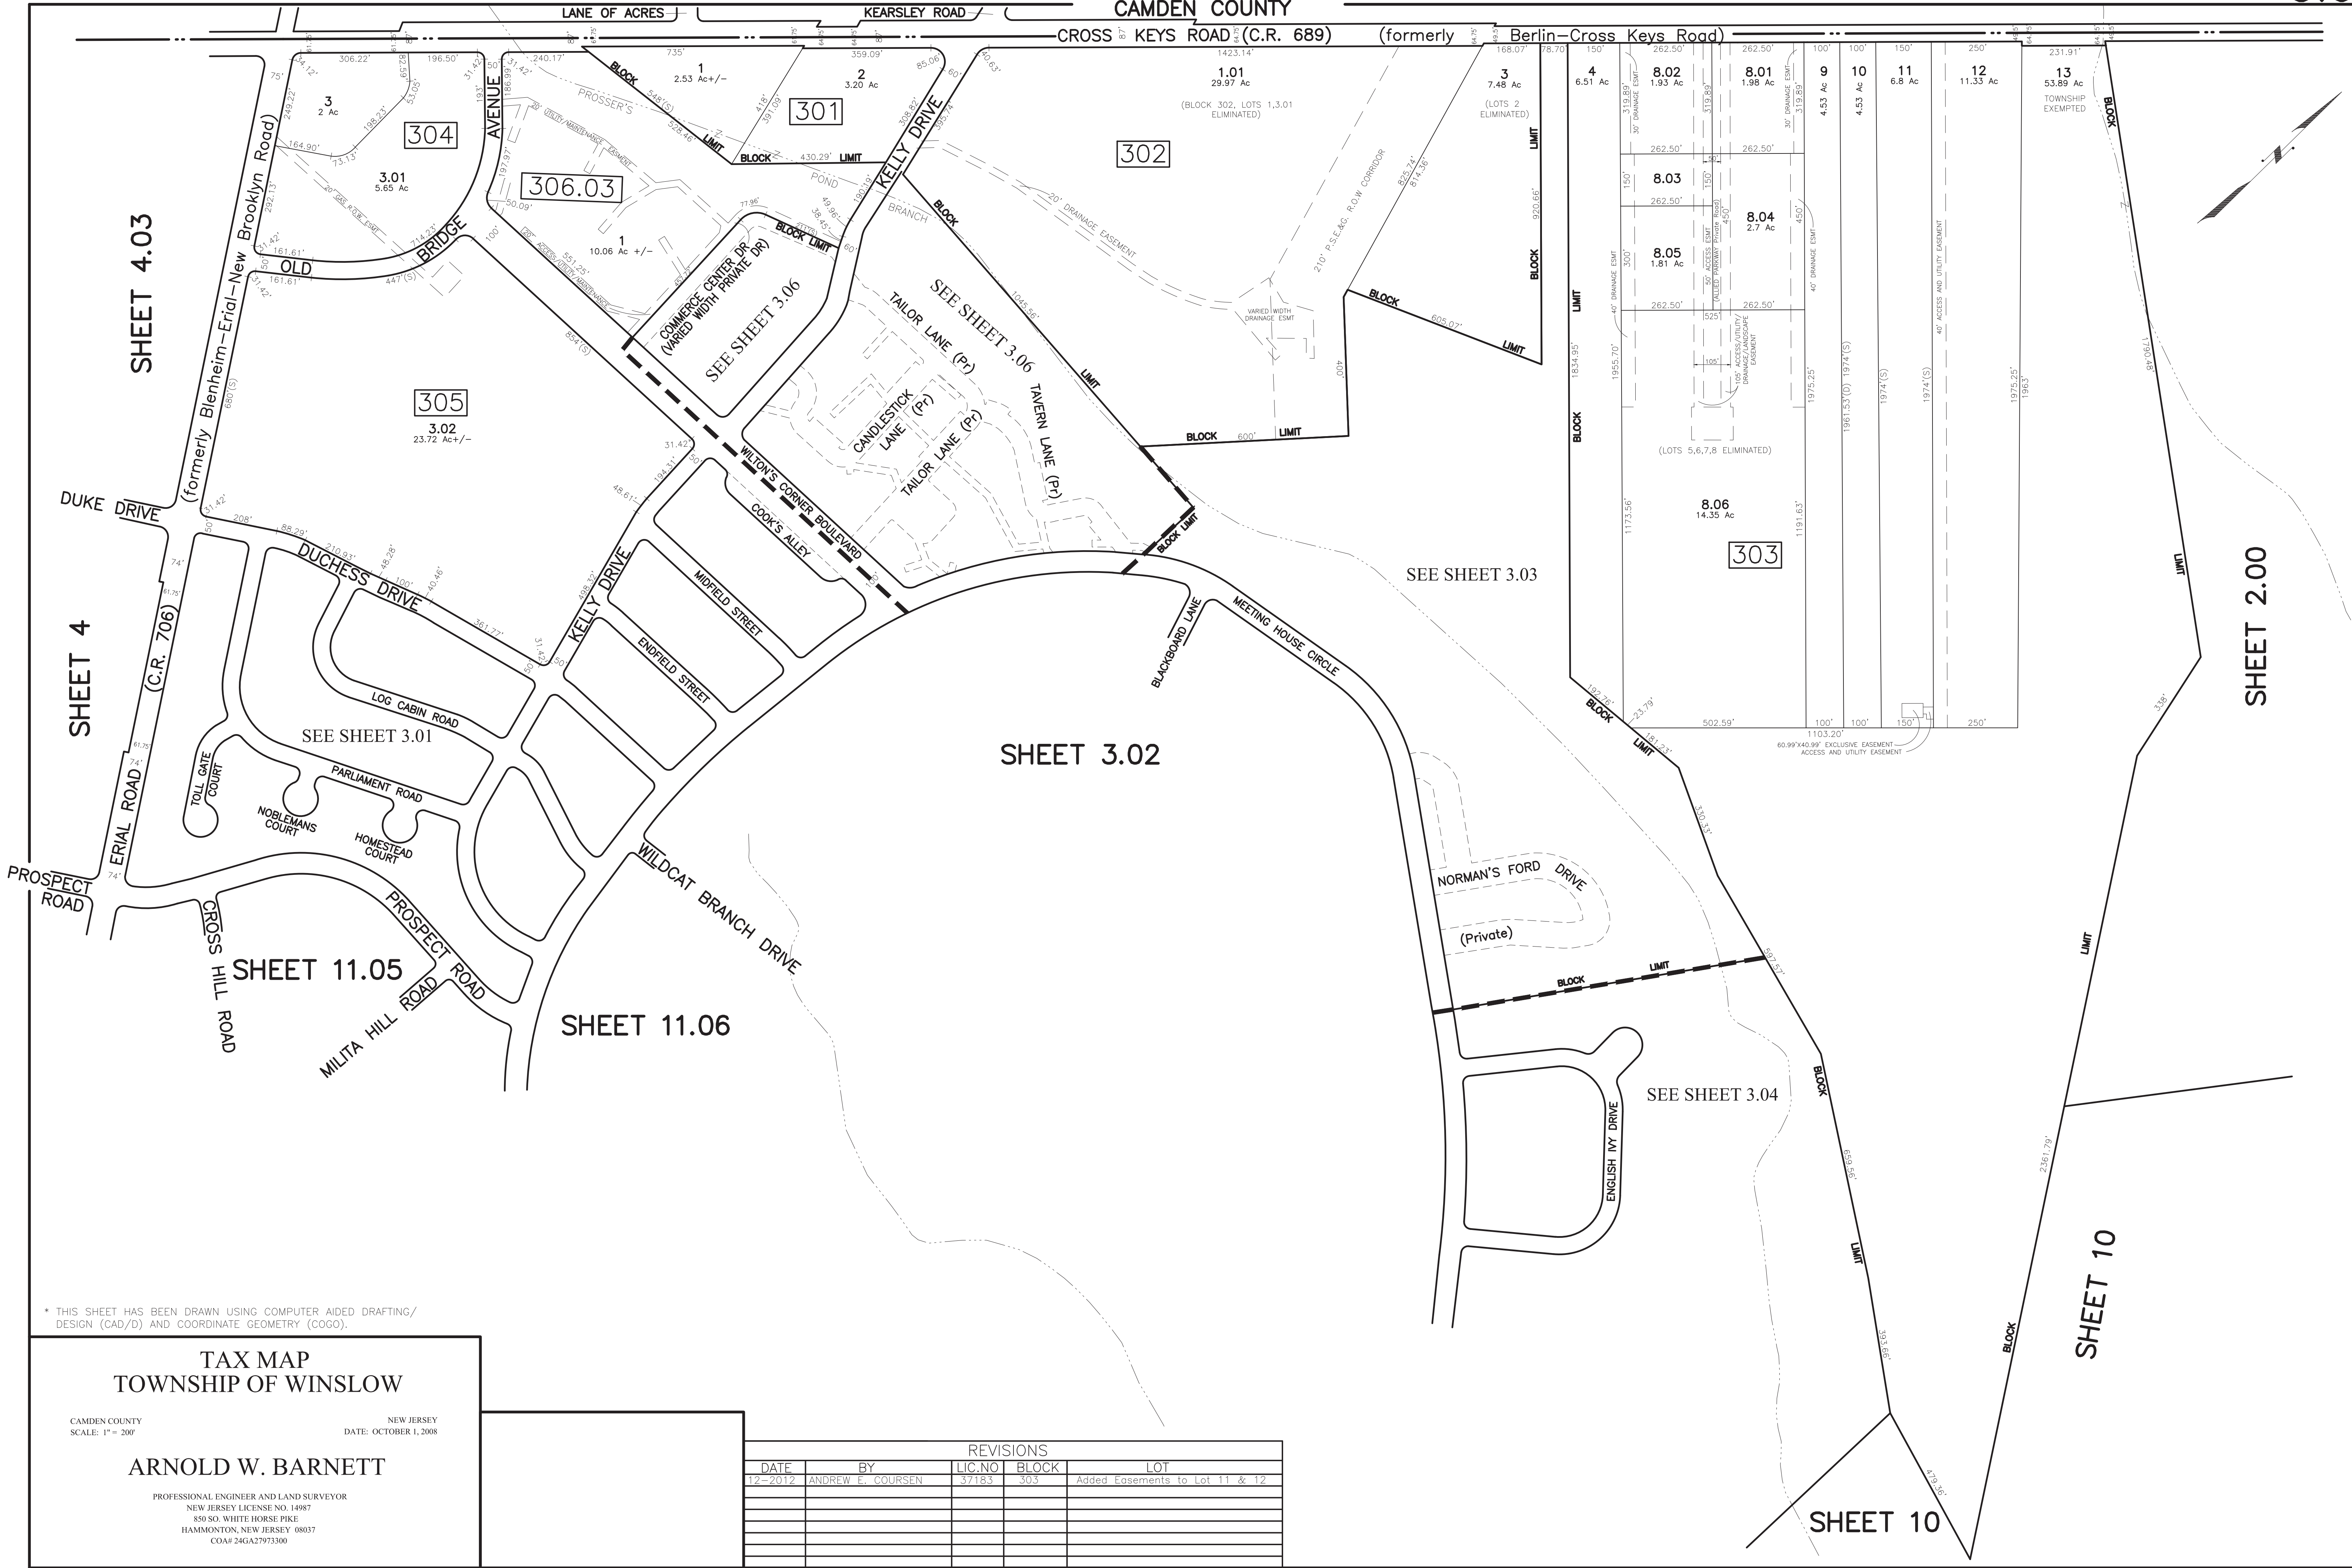

GLOUCESTER TOWNSHIP
CAMDEN COUNTY

CROSS KEYS ROAD (C.R. 689) (formerly Berlin-Cross Keys Road)

* THIS SHEET HAS BEEN DRAWN USING COMPUTER AIDED DRAFTING/
DESIGN (CAD/D) AND COORDINATE GEOMETRY (COGO).

TAX MAP
TOWNSHIP OF WINSLOW

CAMDEN COUNTY NEW JERSEY
SCALE: 1" = 200' DATE: OCTOBER 1, 2008

ARNOLD W. BARNETT

PROFESSIONAL ENGINEER AND LAND SURVEYOR
NEW JERSEY LICENSE NO. 14987
850 SO. WHITE HORSE PIKE
HAMMONTON, NEW JERSEY 08037
COA# 24GA27973300

REVISIONS

DATE	BY	LIC. NO.	BLOCK	LOT
12-2012	ANDREW E. COURSEN	37183	303	Added Easements to Lot 11 & 12

SHEET 10