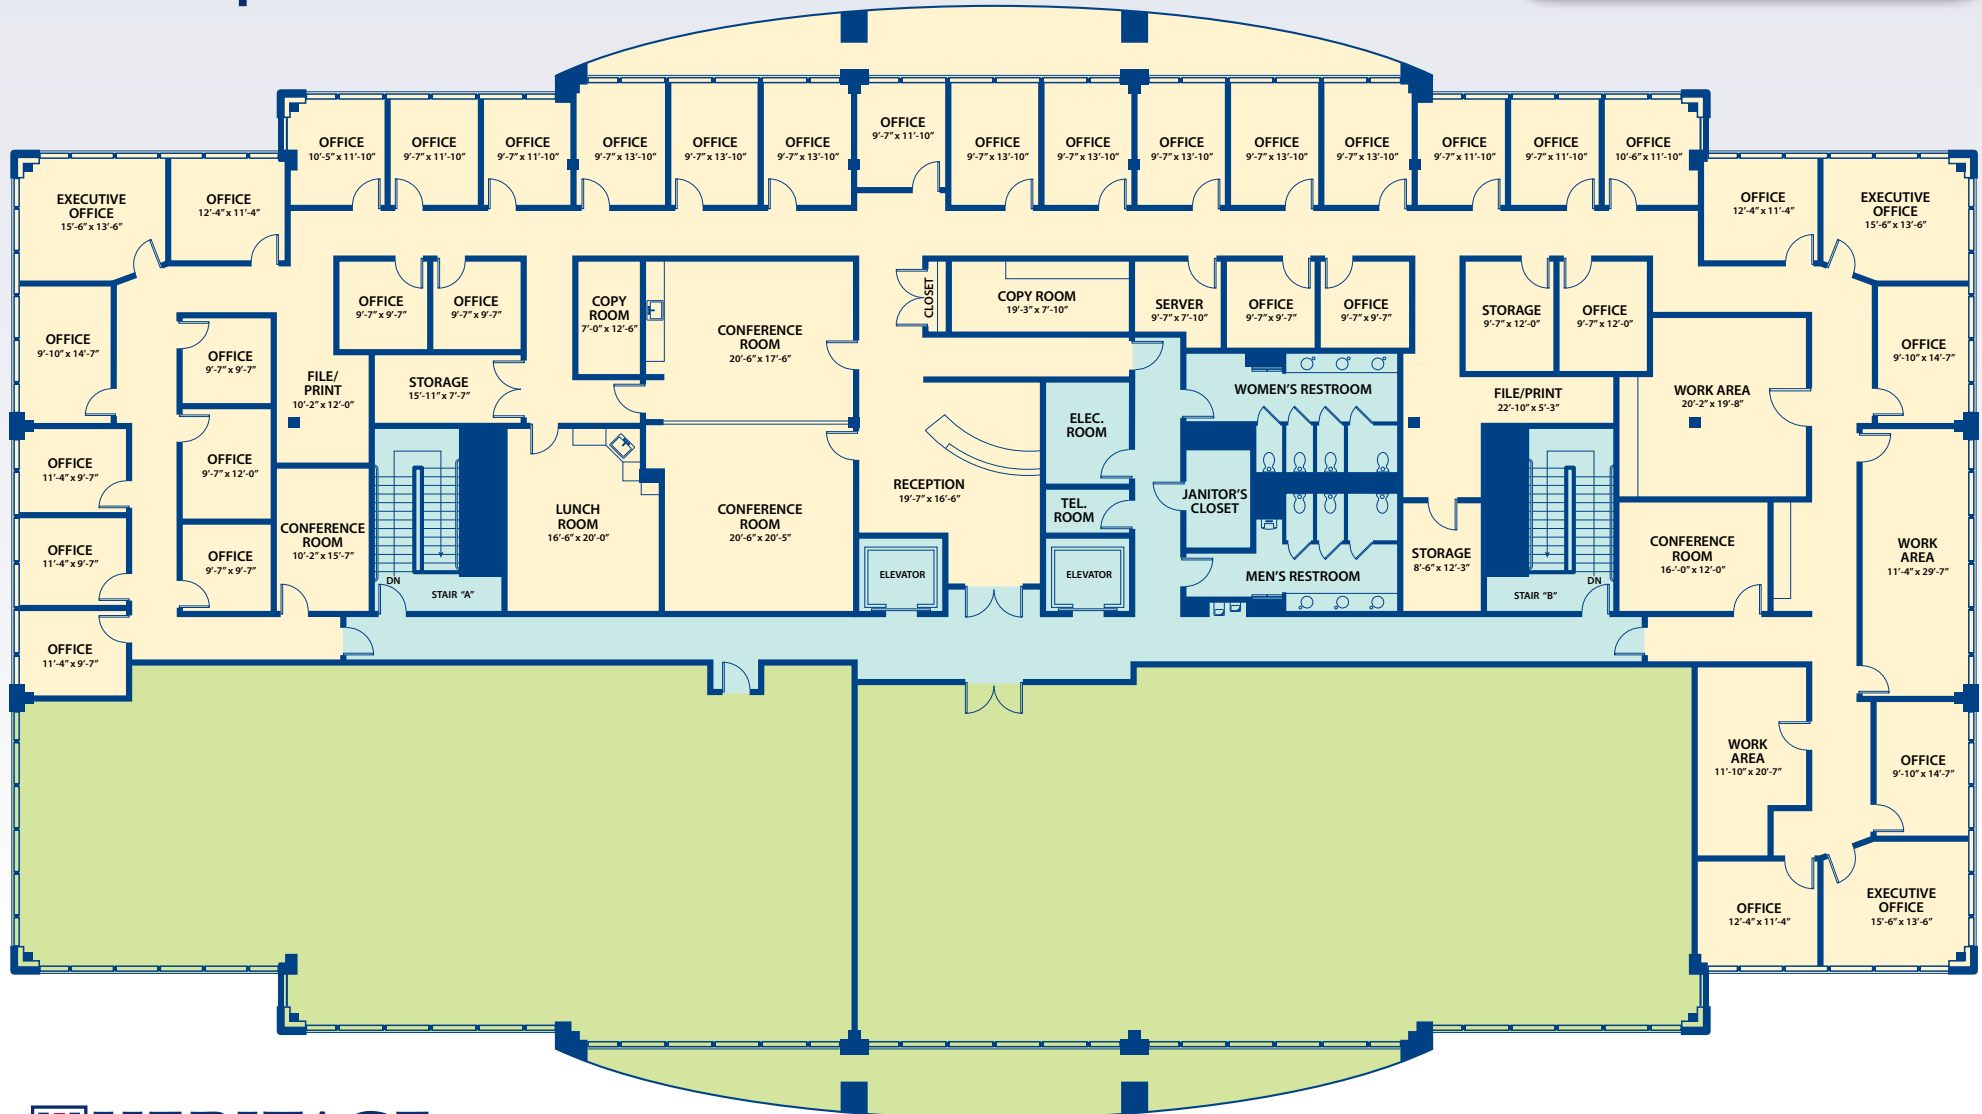

Suite 300 • Up To 12,900 Sq. Ft.

HERITAGE
WARRINGTON
CENTER

Office Space

HERITAGE
Commercial Group

865 Easton Road, Warrington, PA 18976

Contact Matt Katzen Today at **215-416-2671** or **mkatzen@leasinginfo.biz**