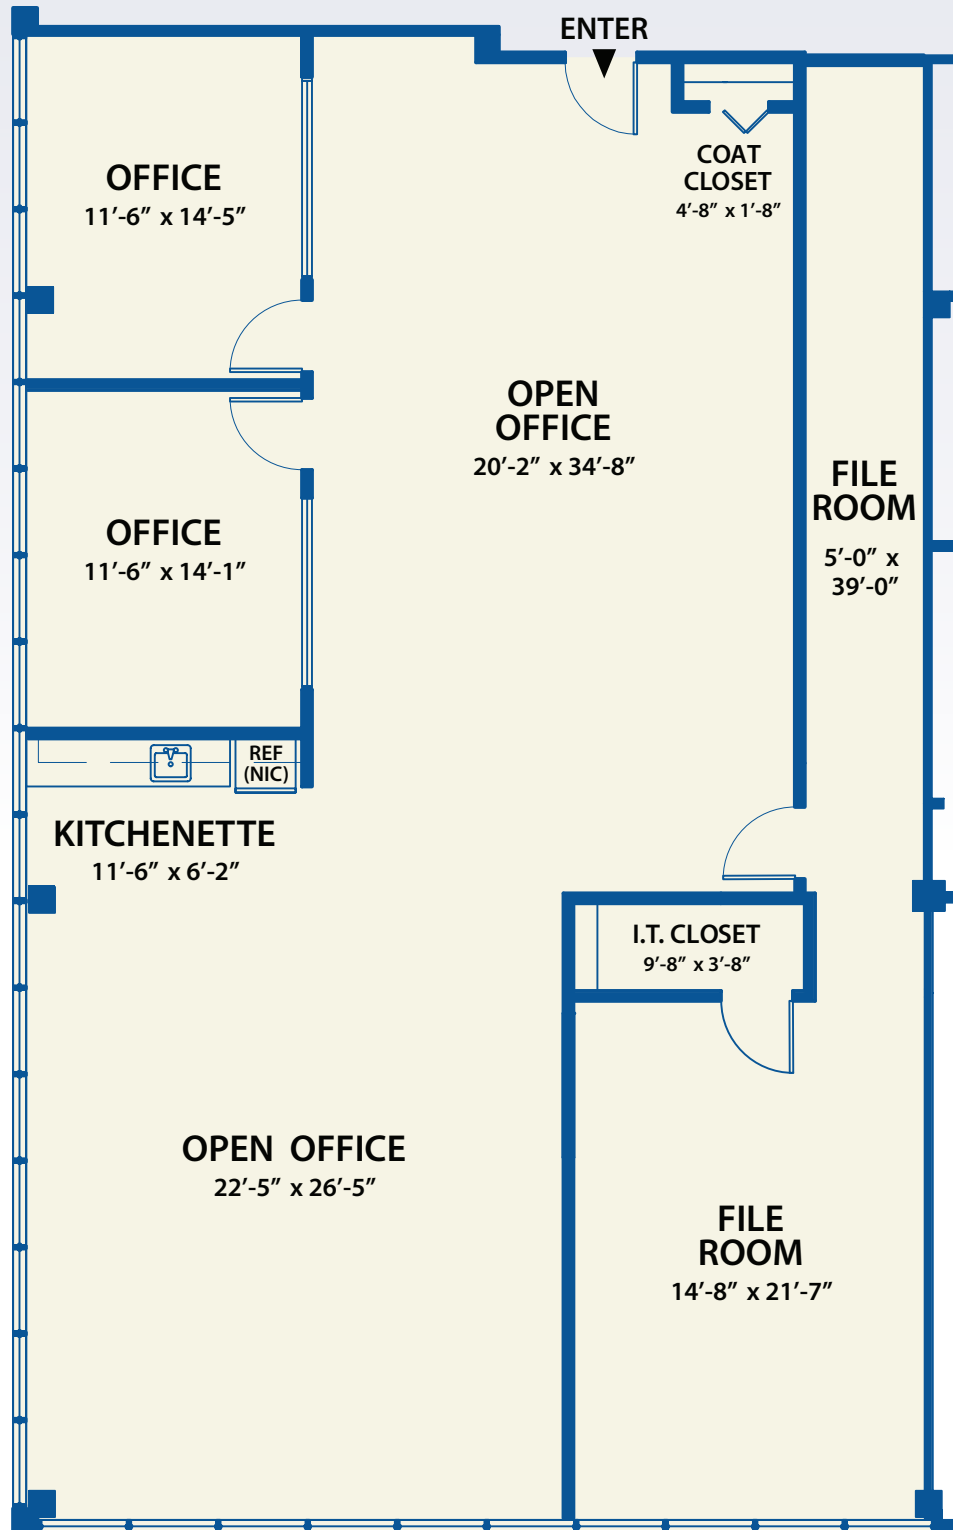

Suite 136 • 2,764 Sq. Ft.

455 Pennsylvania Avenue, Fort Washington, PA 19034

— 455 —
PENNSYLVANIA
■ AVENUE ■

Contact Situs Properties, Inc. • 215-886-9400 • www.situsproperties.com

The foregoing information was furnished to us by sources which we deem to be reliable, but no warranty or representation is made to the accuracy thereof. Subject to correction of errors, omissions, change of price, prior sale or withdrawal from market without notice.