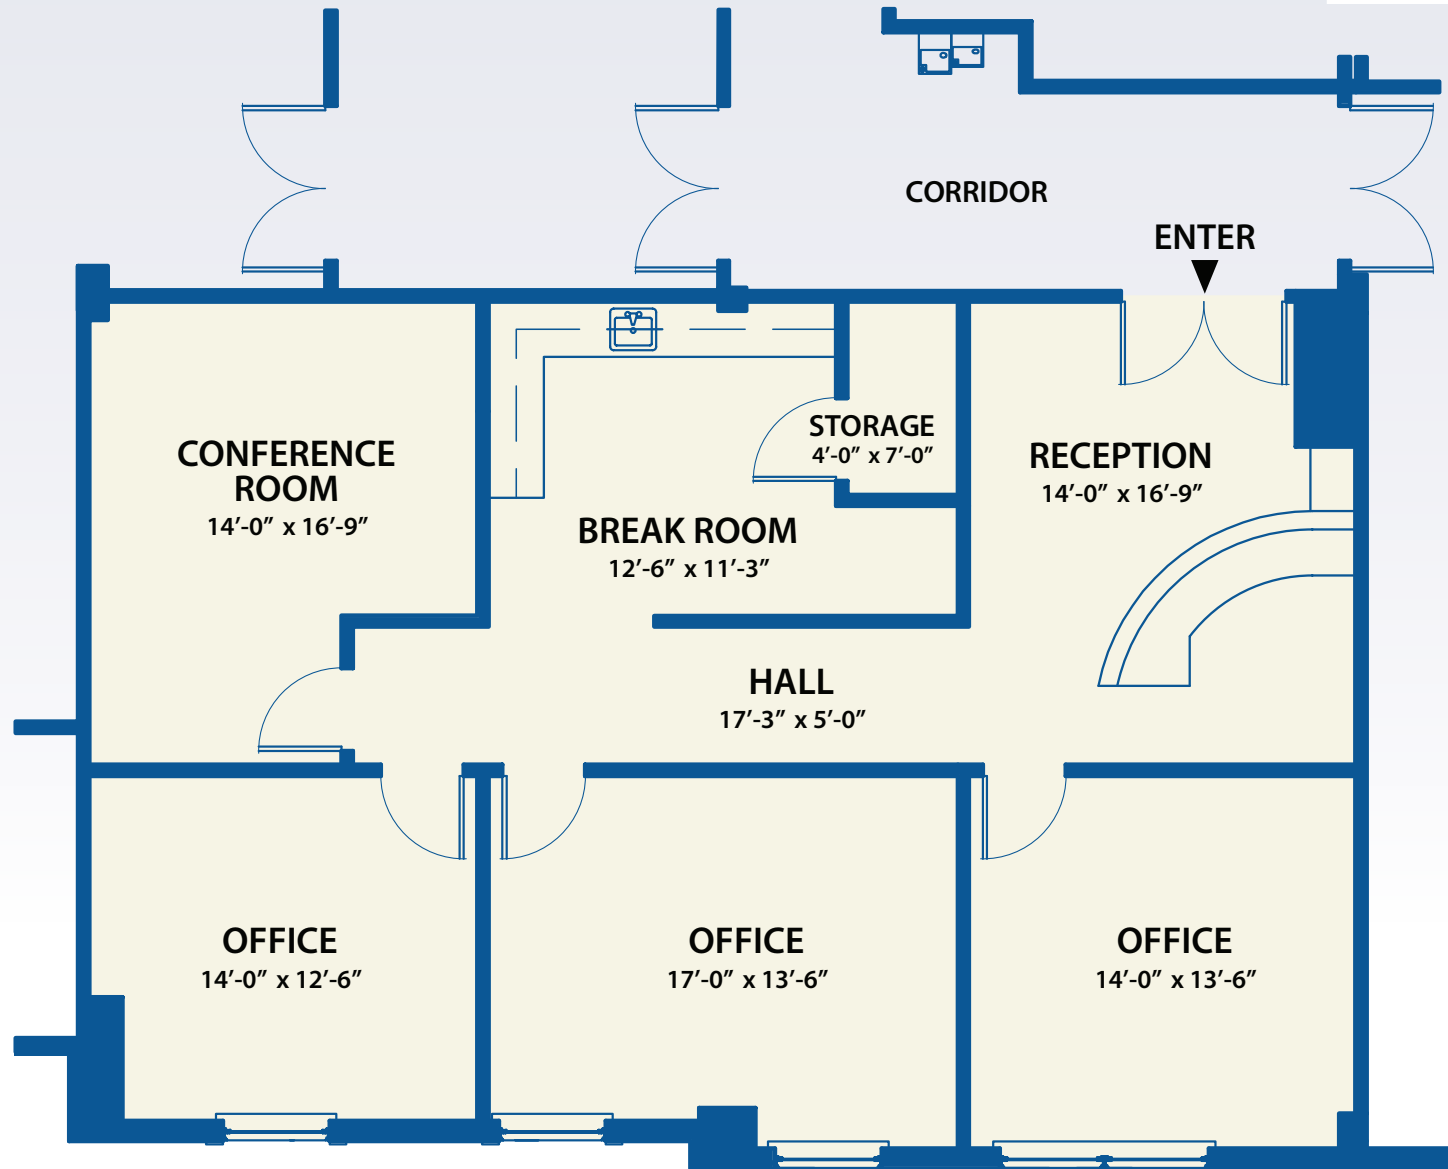

Suite 210 • 1,623 Sq. Ft.

1980 S. Easton Road, Doylestown, PA 18901

Contact Situs Properties, Inc. • 215-886-9400 • www.situsproperties.com

The foregoing information was furnished to us by sources which we deem to be reliable, but no warranty or representation is made to the accuracy thereof.