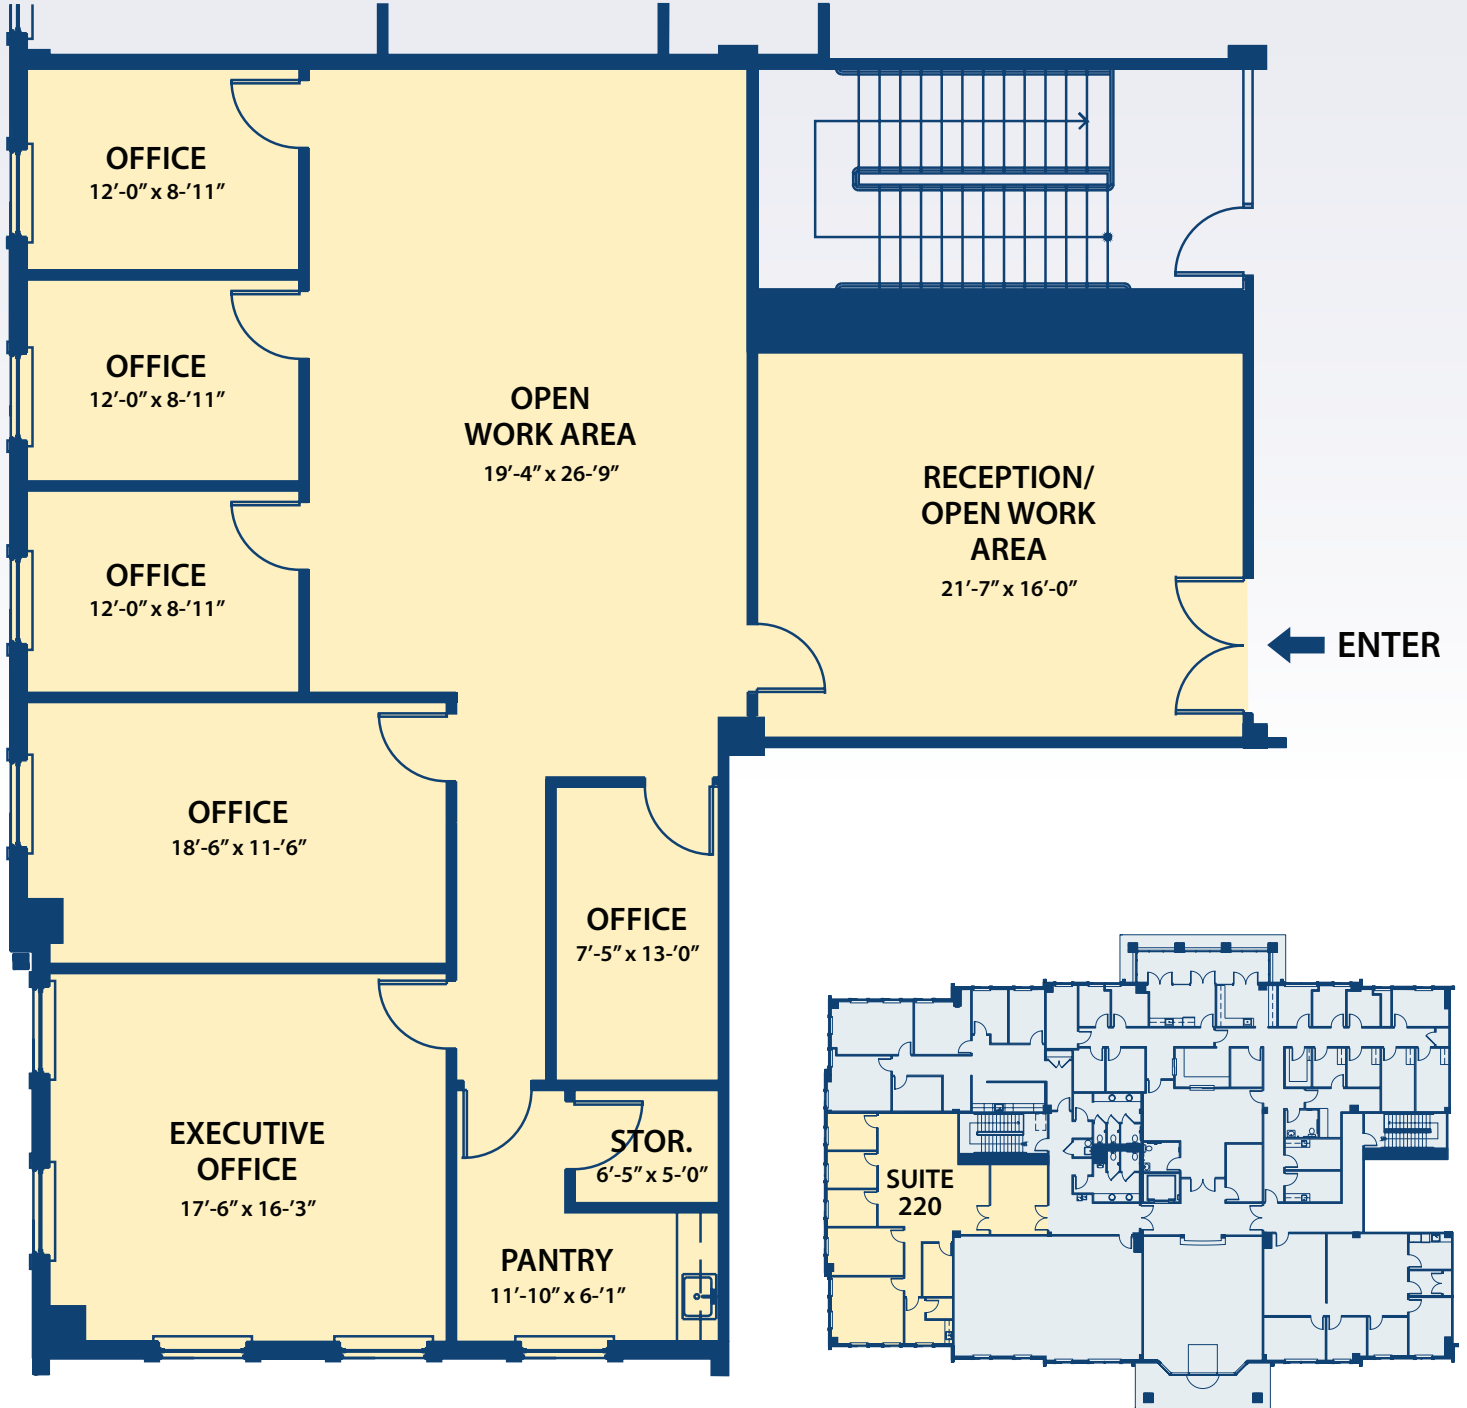

# HERITAGE

GATEWAY CENTER

AT DOYLESTOWN

Suite 220 • 2,539 Sq. Ft.

1980 S. Easton Road  
Doylestown, PA 18901

Contact Situs Properties, Inc. • 215-886-9400 • [www.situsproperties.com](http://www.situsproperties.com)