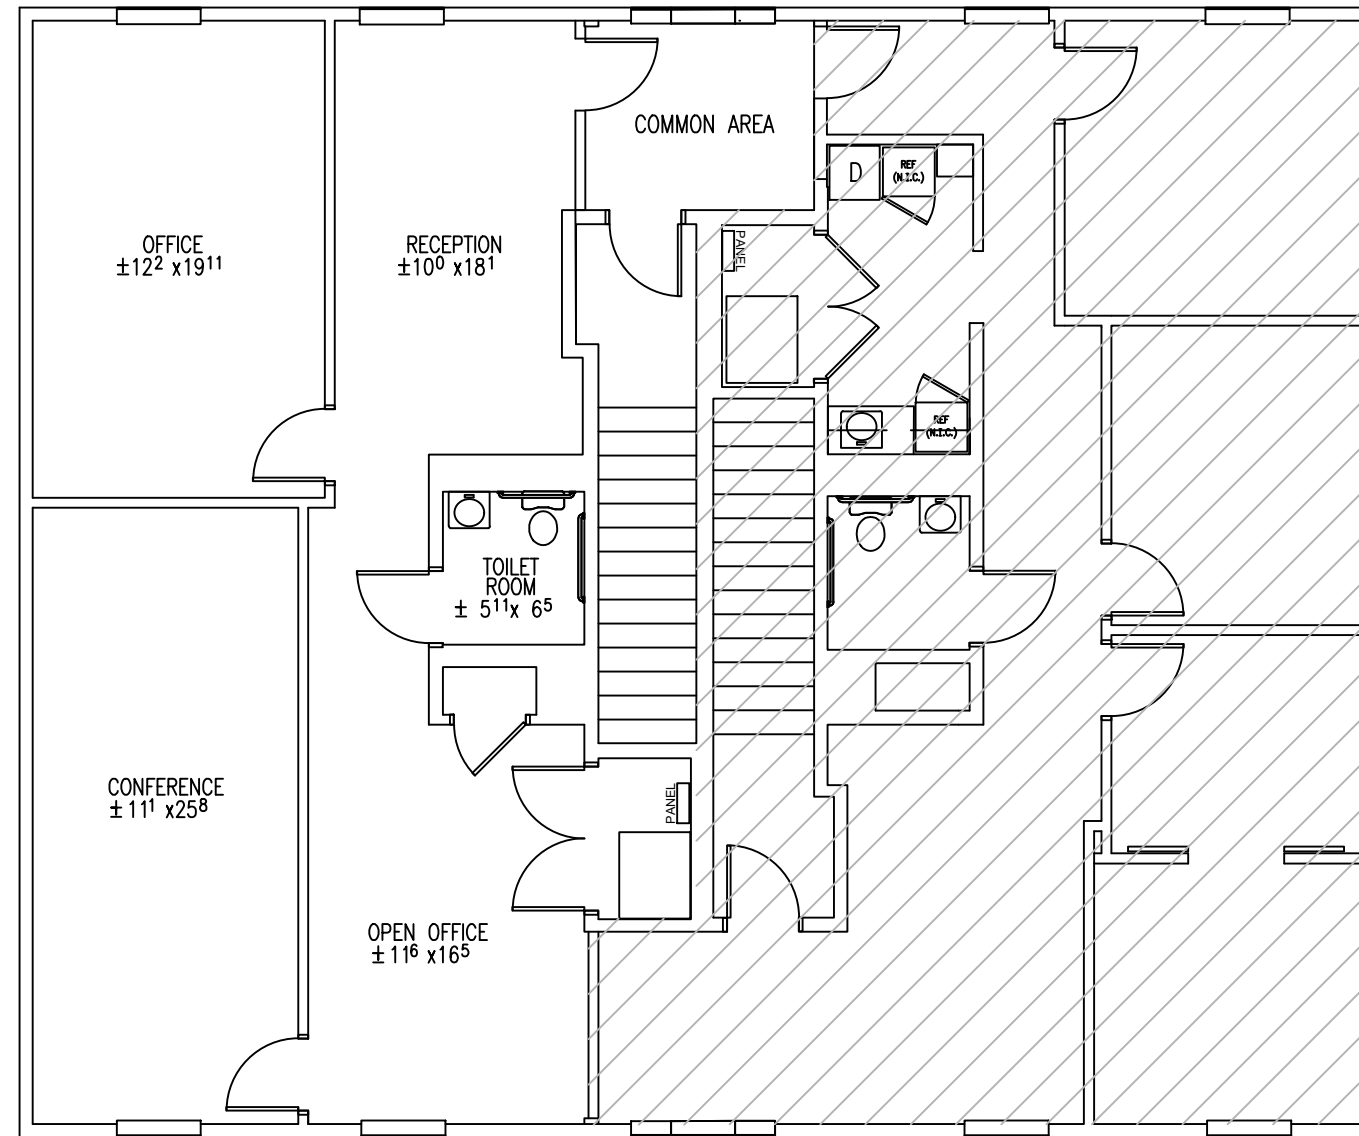

X:\Heritage Commercial Group\_HECH\_Suite 521\_Marketing Plan\_2023-0463 Drawings\Wktg\1000 E Walnut Street Hilltown Exec Suites 521.dwg

SUITE 521 - 1,118 RSF  
SCALE 1/8" = 1'-0"

PROPOSED RENOVATIONS FOR:  
SUITE 521  
HERITAGE HILLTOWN EXECUTIVE CAMPUS  
1000 E WALNUT STREET  
PERKASIE, PA 18944