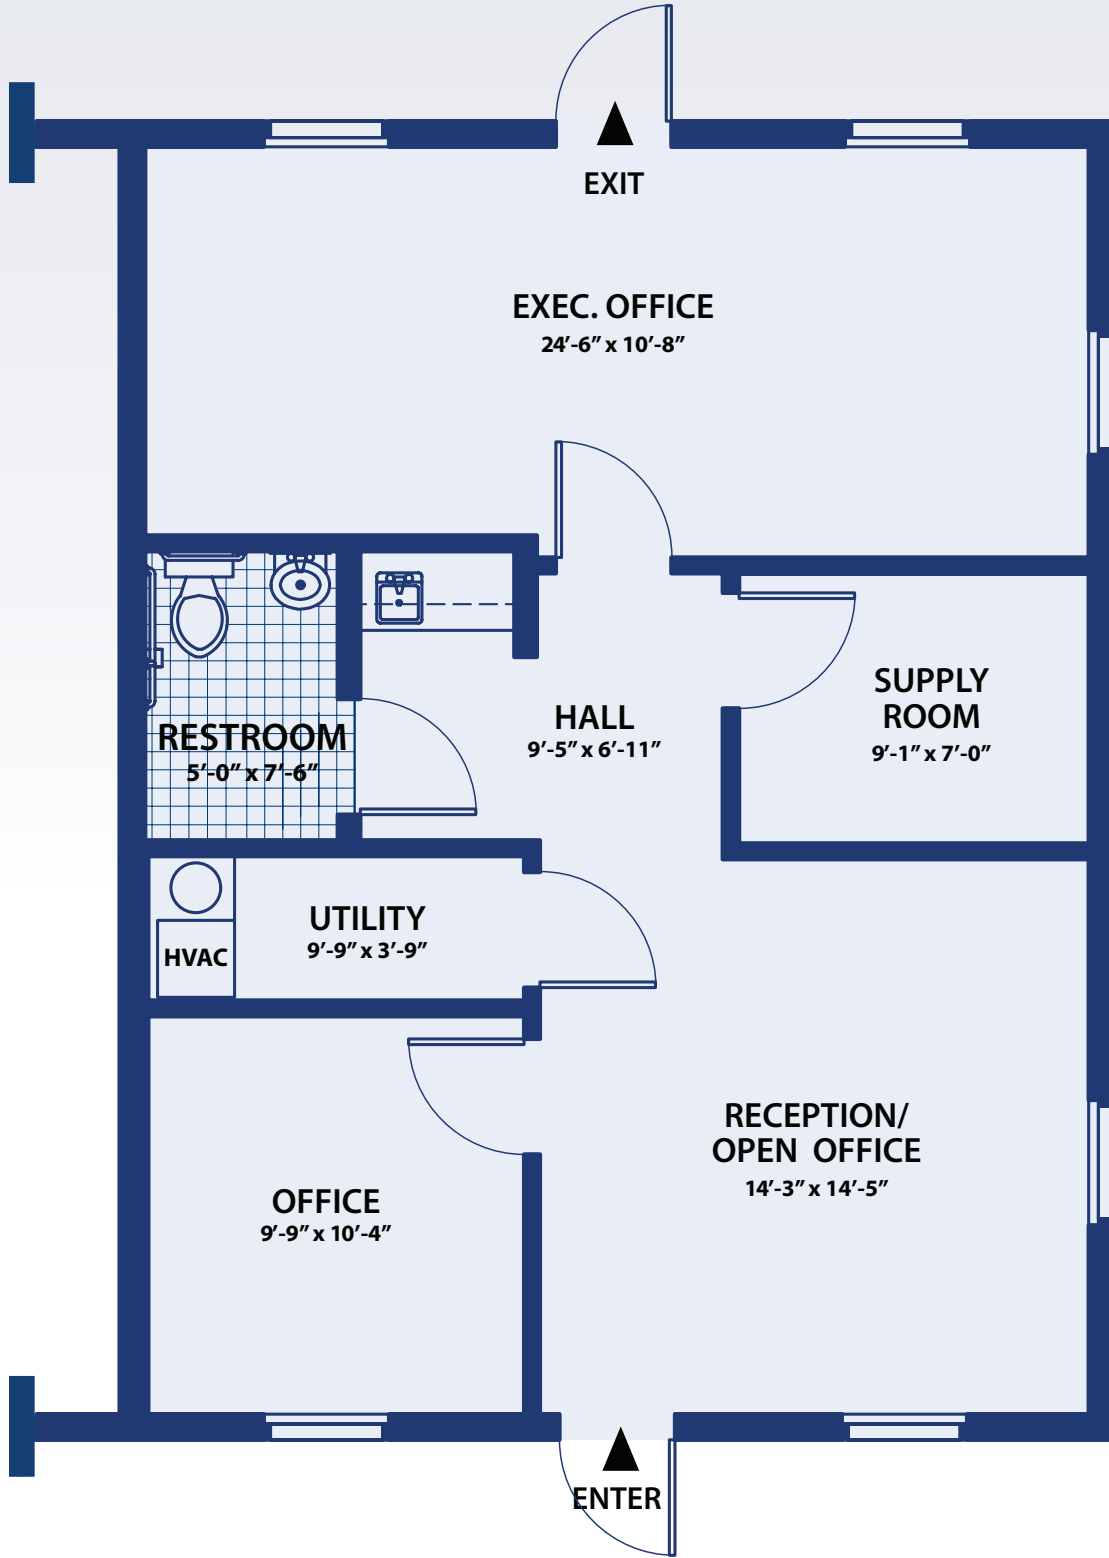

Suite 106 • 824 Sq. Ft.

595 Bethlehem Pike (Route 309)
Montgomeryville, PA 18936

Contact Situs Properties, Inc. • 215-886-9400 • www.situsproperties.com

The foregoing information was furnished to us by sources which we deem to be reliable, but no warranty or representation is made to the accuracy thereof. Subject to correction of errors, omissions, change of price, prior sale or withdrawal from market without notice.