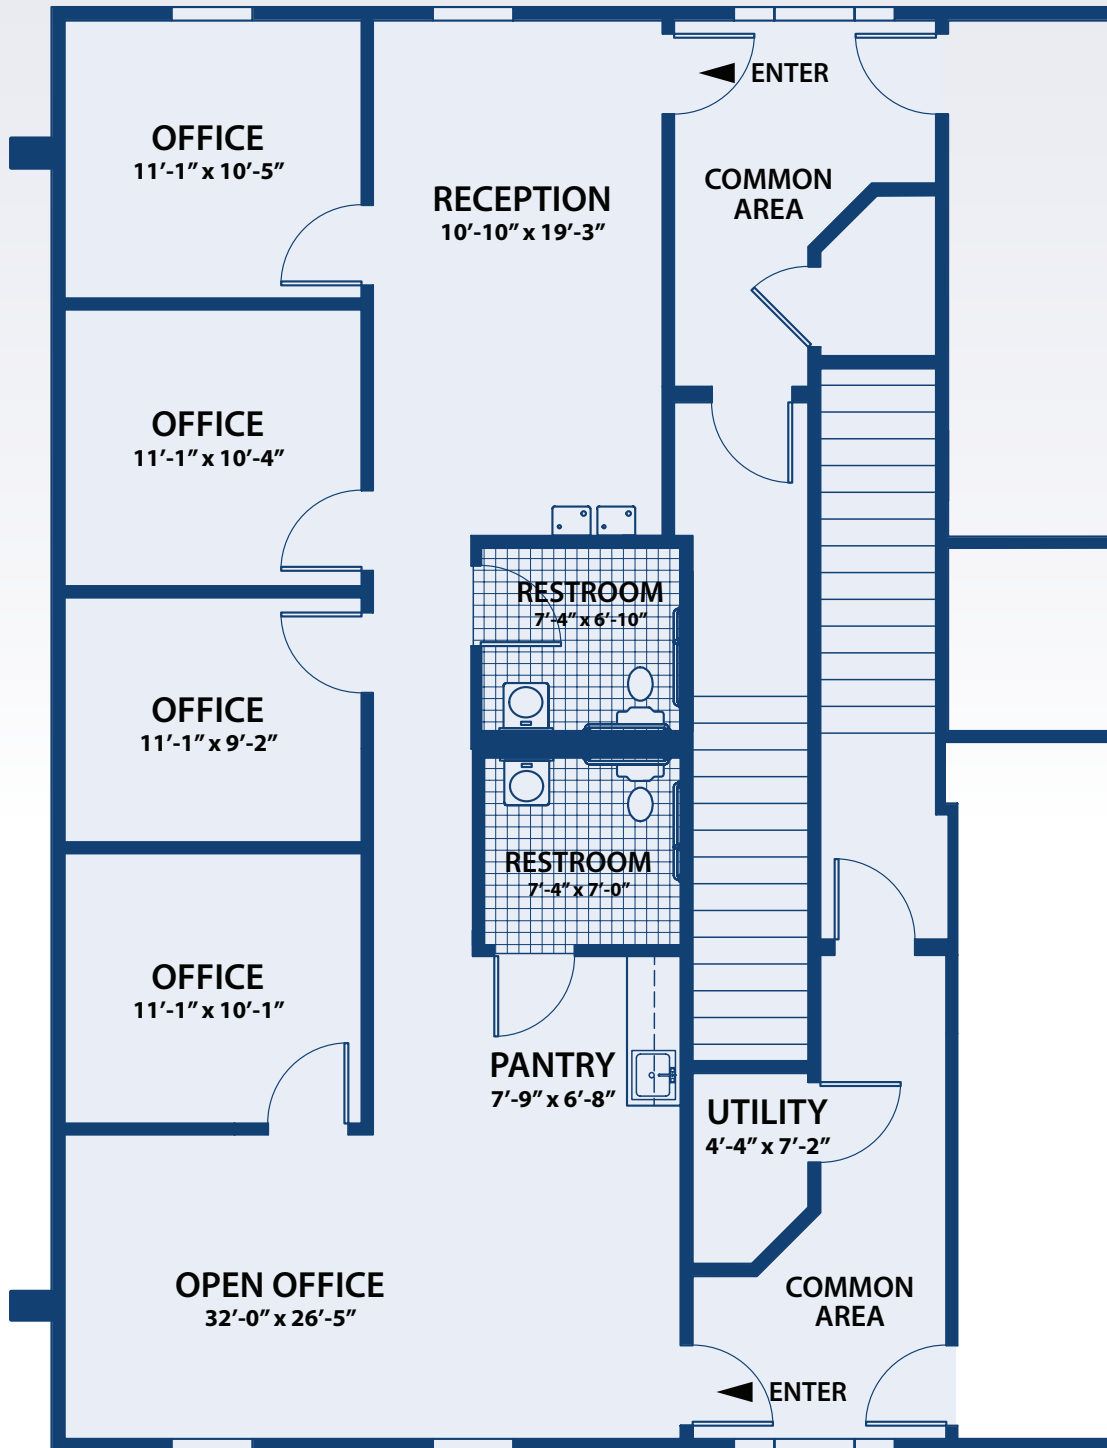

# Suite 221 • 1,352 Sq. Ft.

595 Bethlehem Pike (Route 309)  
Montgomeryville, PA 18936

Contact Situs Properties, Inc. • 215-886-9400 • [www.situsproperties.com](http://www.situsproperties.com)

The foregoing information was furnished to us by sources which we deem to be reliable, but no warranty or representation is made to the accuracy thereof. Subject to correction of errors, omissions, change of price, prior sale or withdrawal from market without notice.