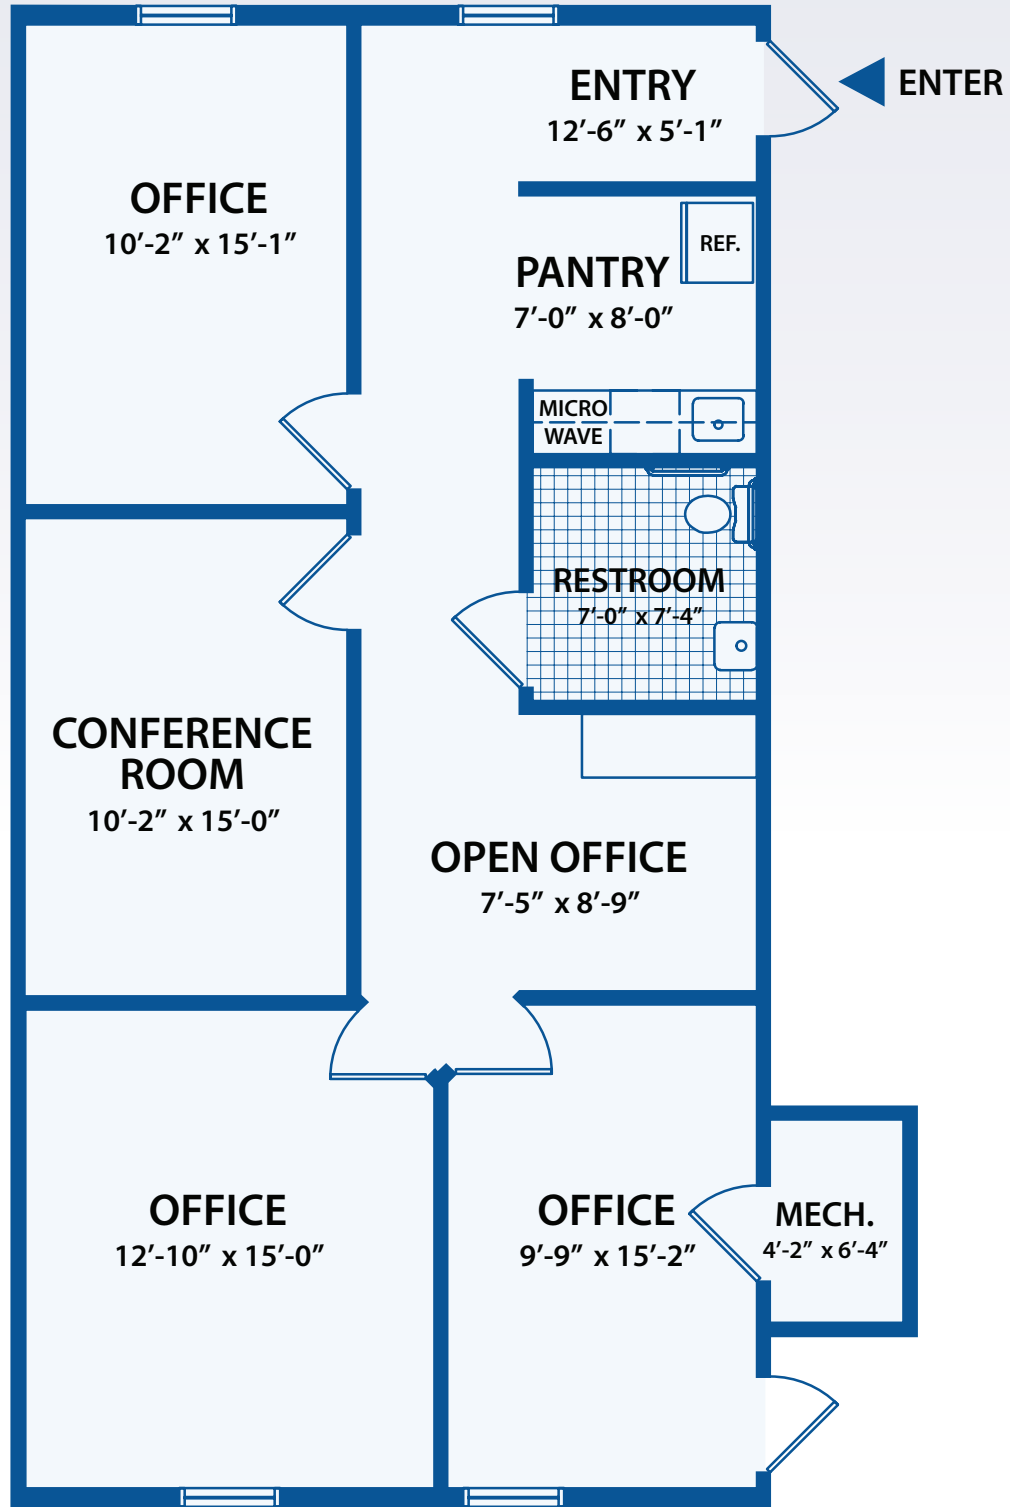

Suite 421 • 1,086 Sq. Ft.

595 Bethlehem Pike (Route 309)
Montgomeryville, PA 18936

Contact Situs Properties, Inc. • 215-886-9400 • www.situsproperties.com

The foregoing information was furnished to us by sources which we deem to be reliable, but no warranty or representation is made to the accuracy thereof. Subject to correction of errors, omissions, change of price, prior sale or withdrawal from market without notice.