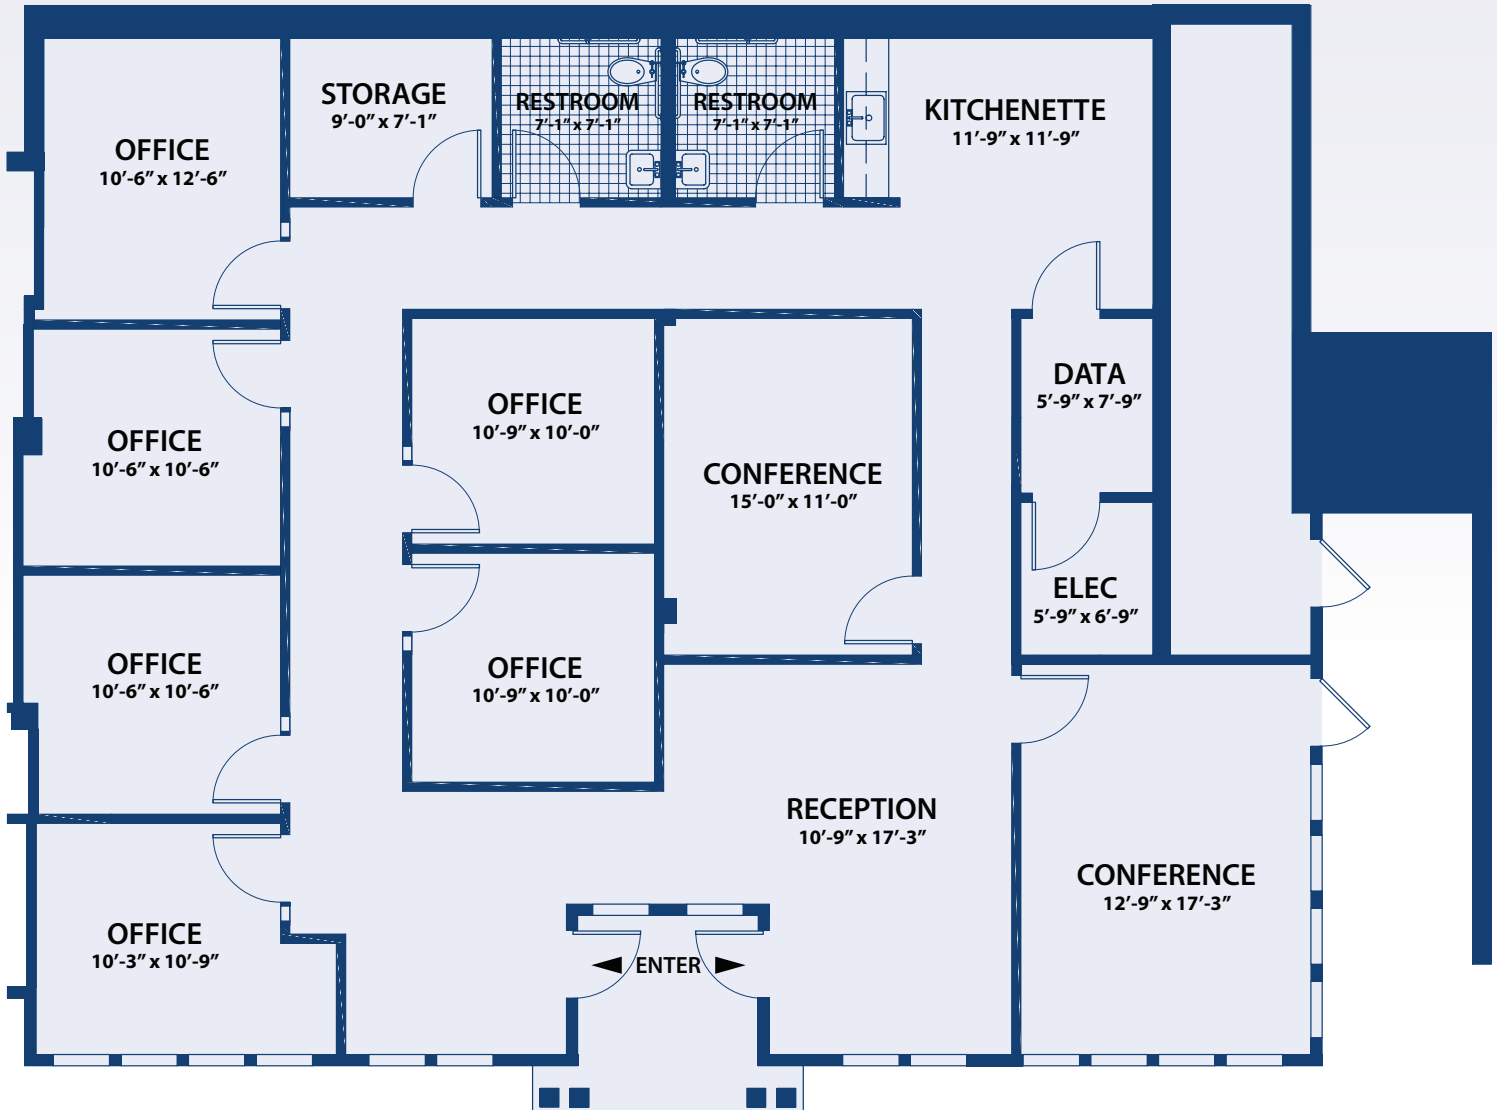

Suite 409 • 2,527 Sq. Ft.

400 Creekside Drive, Pottstown, PA 19464

**SUNNYBROOK
VILLAGE**
BUSINESS CAMPUS

Contact Situs Properties, Inc. • 215-886-9400 • www.situsproperties.com

The foregoing information was furnished to us by sources which we deem to be reliable, but no warranty or representation is made to the accuracy thereof. Subject to correction of errors, omissions, change of price, prior sale or withdrawal from market without notice.