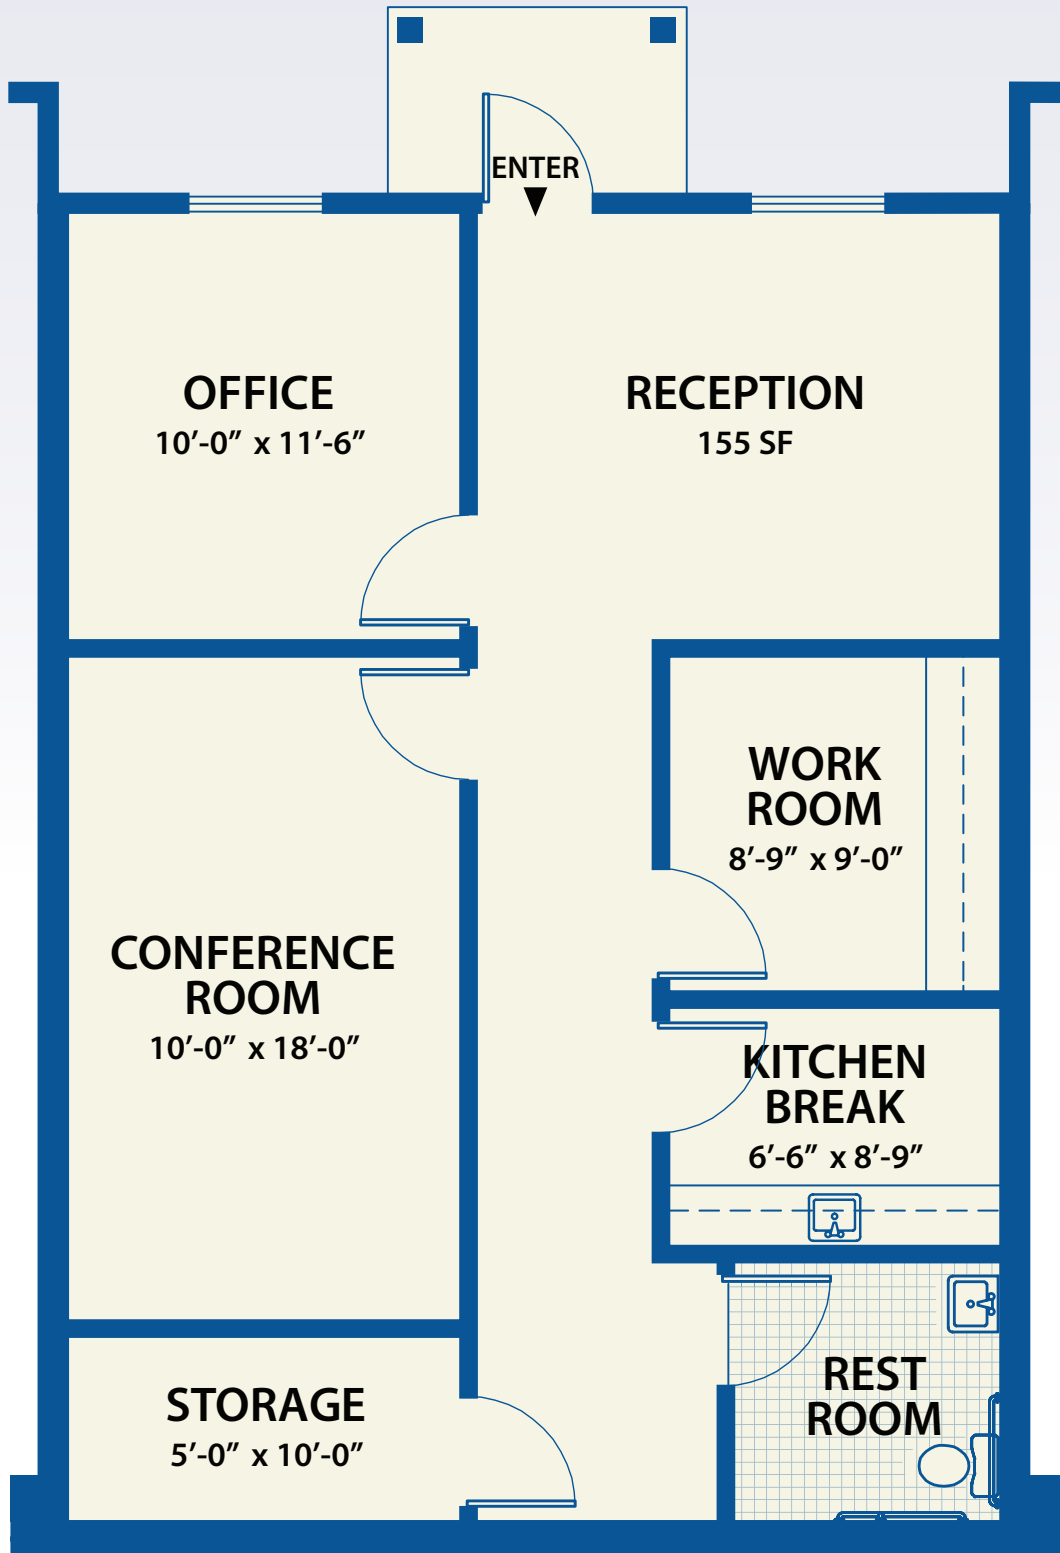

Suite 605 • 900 Sq. Ft.

600 Creekside Drive, Pottstown, PA 19464

**SUNNYBROOK
VILLAGE**
BUSINESS CAMPUS

Contact Situs Properties, Inc. • 215-886-9400 • www.situsproperties.com

The foregoing information was furnished to us by sources which we deem to be reliable, but no warranty or representation is made to the accuracy thereof. Subject to correction of errors, omissions, change of price, prior sale or withdrawal from market without notice.