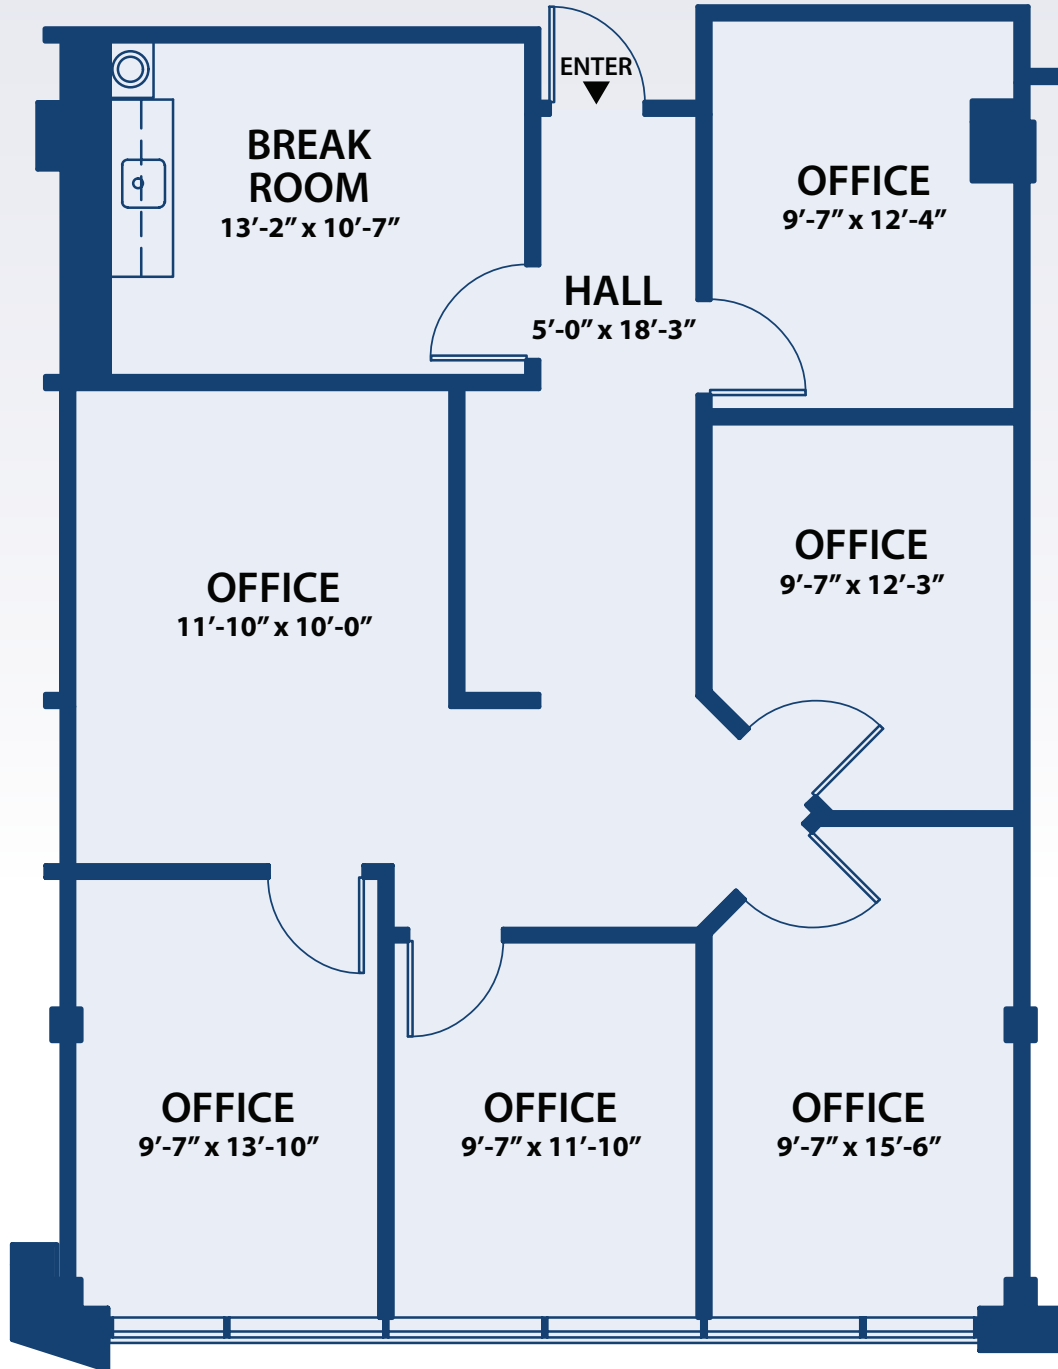

# Suite 310 • 1,428 Sq. Ft.

865 Easton Road, Warrington, PA 18976

**HERITAGE**  
WARRINGTON CENTER

**THIRD FLOOR  
BUILDING KEY**

**Contact Situs Properties, Inc. • 215-886-9400 • [www.situsproperties.com](http://www.situsproperties.com)**