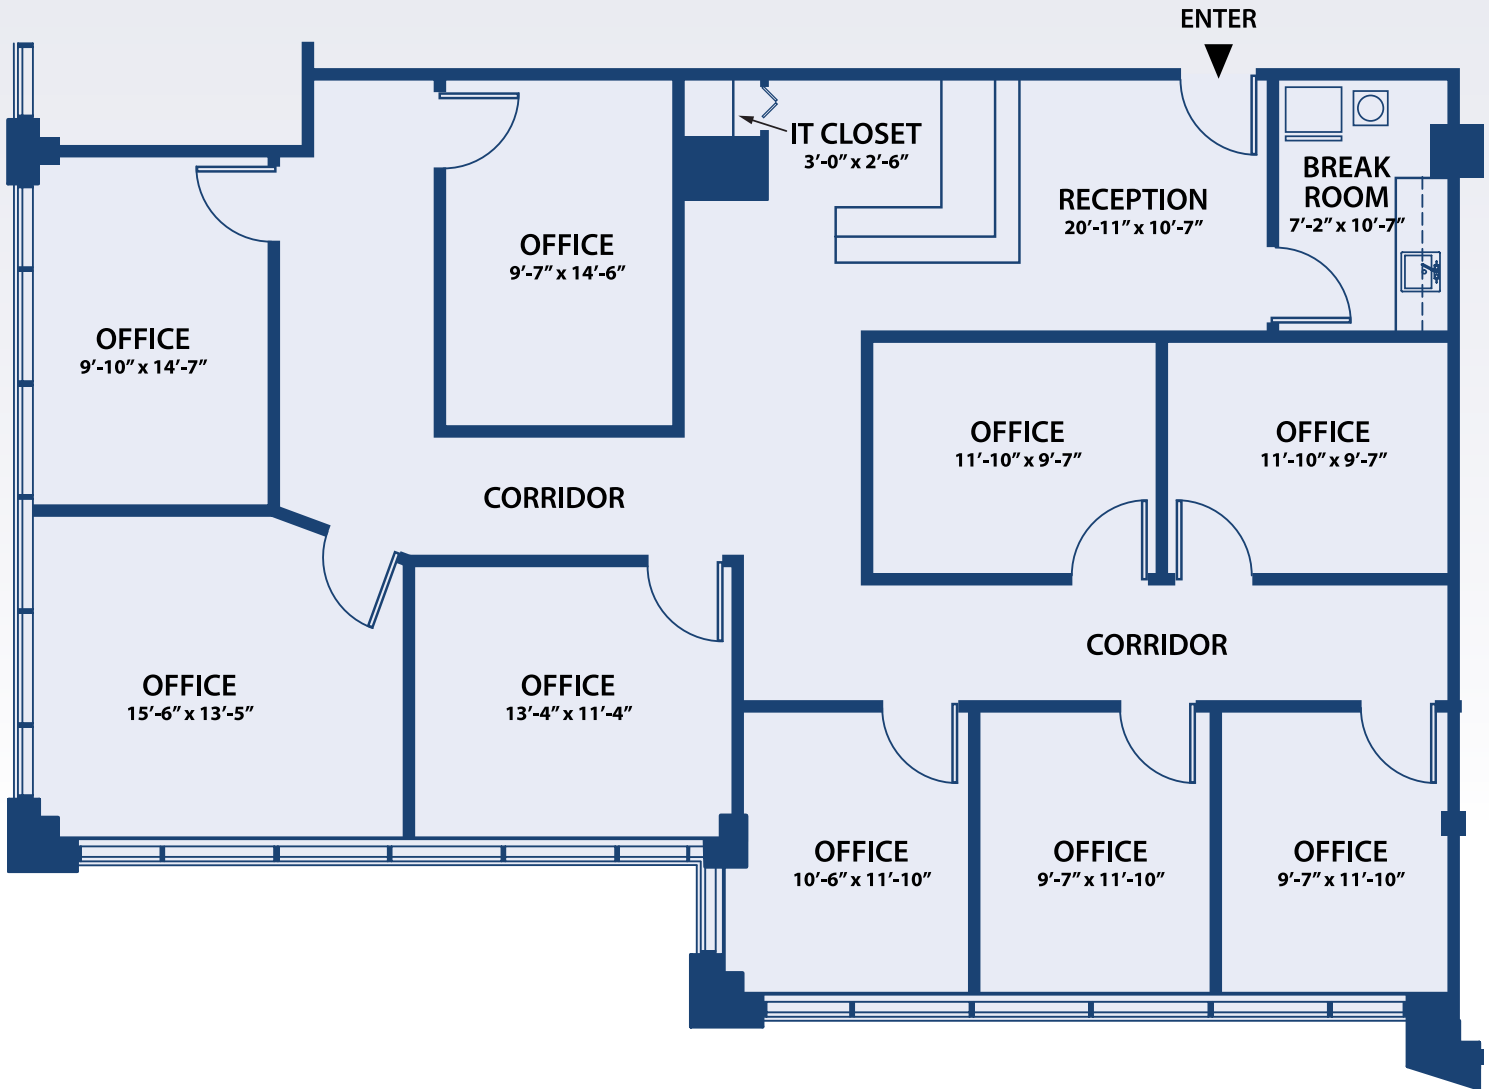

Suite 310 • 2,420 Sq. Ft.

865 Easton Road, Warrington, PA 18976

HERITAGE
WARRINGTON CENTER

Contact Situs Properties, Inc. • 215-886-9400 • www.situsproperties.com

The foregoing information was furnished to us by sources which we deem to be reliable, but no warranty or representation is made to the accuracy thereof. Subject to correction of errors, omissions, change of price, prior sale or withdrawal from market without notice.