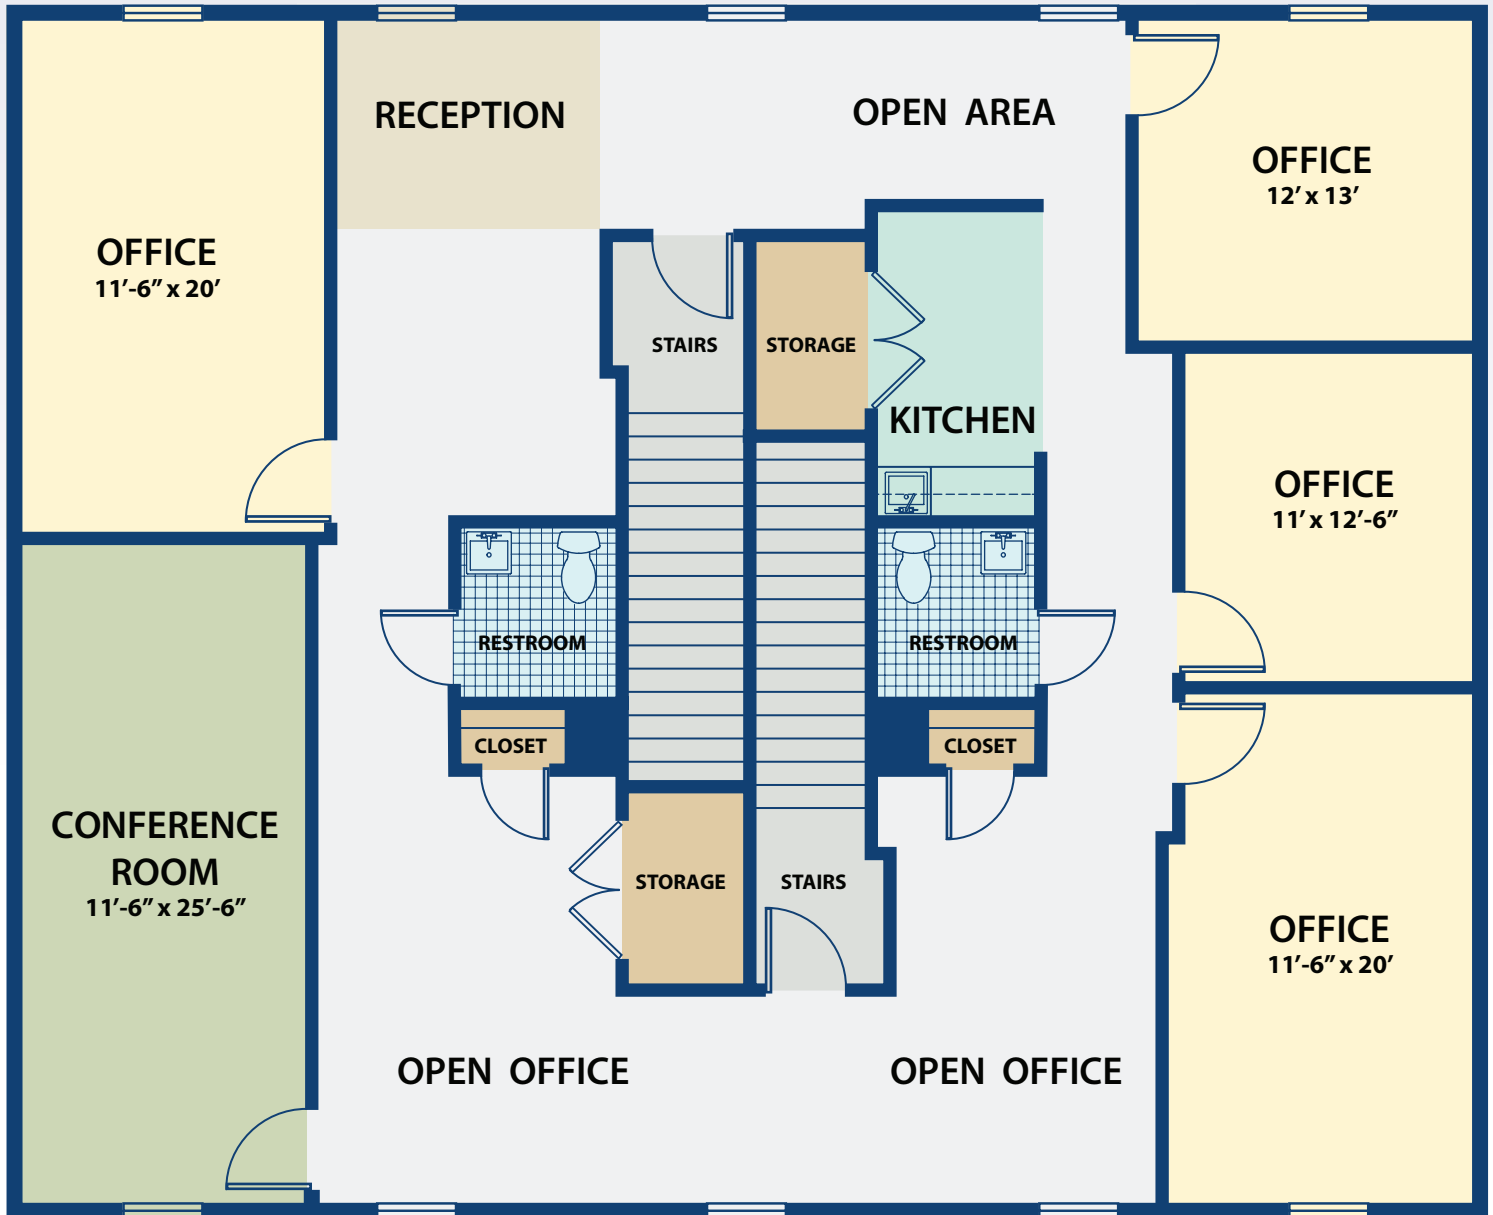

Suites 521-522 • 2,164 Sq. Ft.

1000 E. Walnut Street (Rt. 152), Hilltown, PA 18944

HERITAGE
EXECUTIVE CAMPUS
AT HILLTOWN

Contact Situs Properties, Inc. • 215-886-9400 • www.situsproperties.com

The foregoing information was furnished to us by sources which we deem to be reliable, but no warranty or representation is made to the accuracy thereof. Subject to correction of errors, omissions, change of price, prior sale or withdrawal from market without notice.