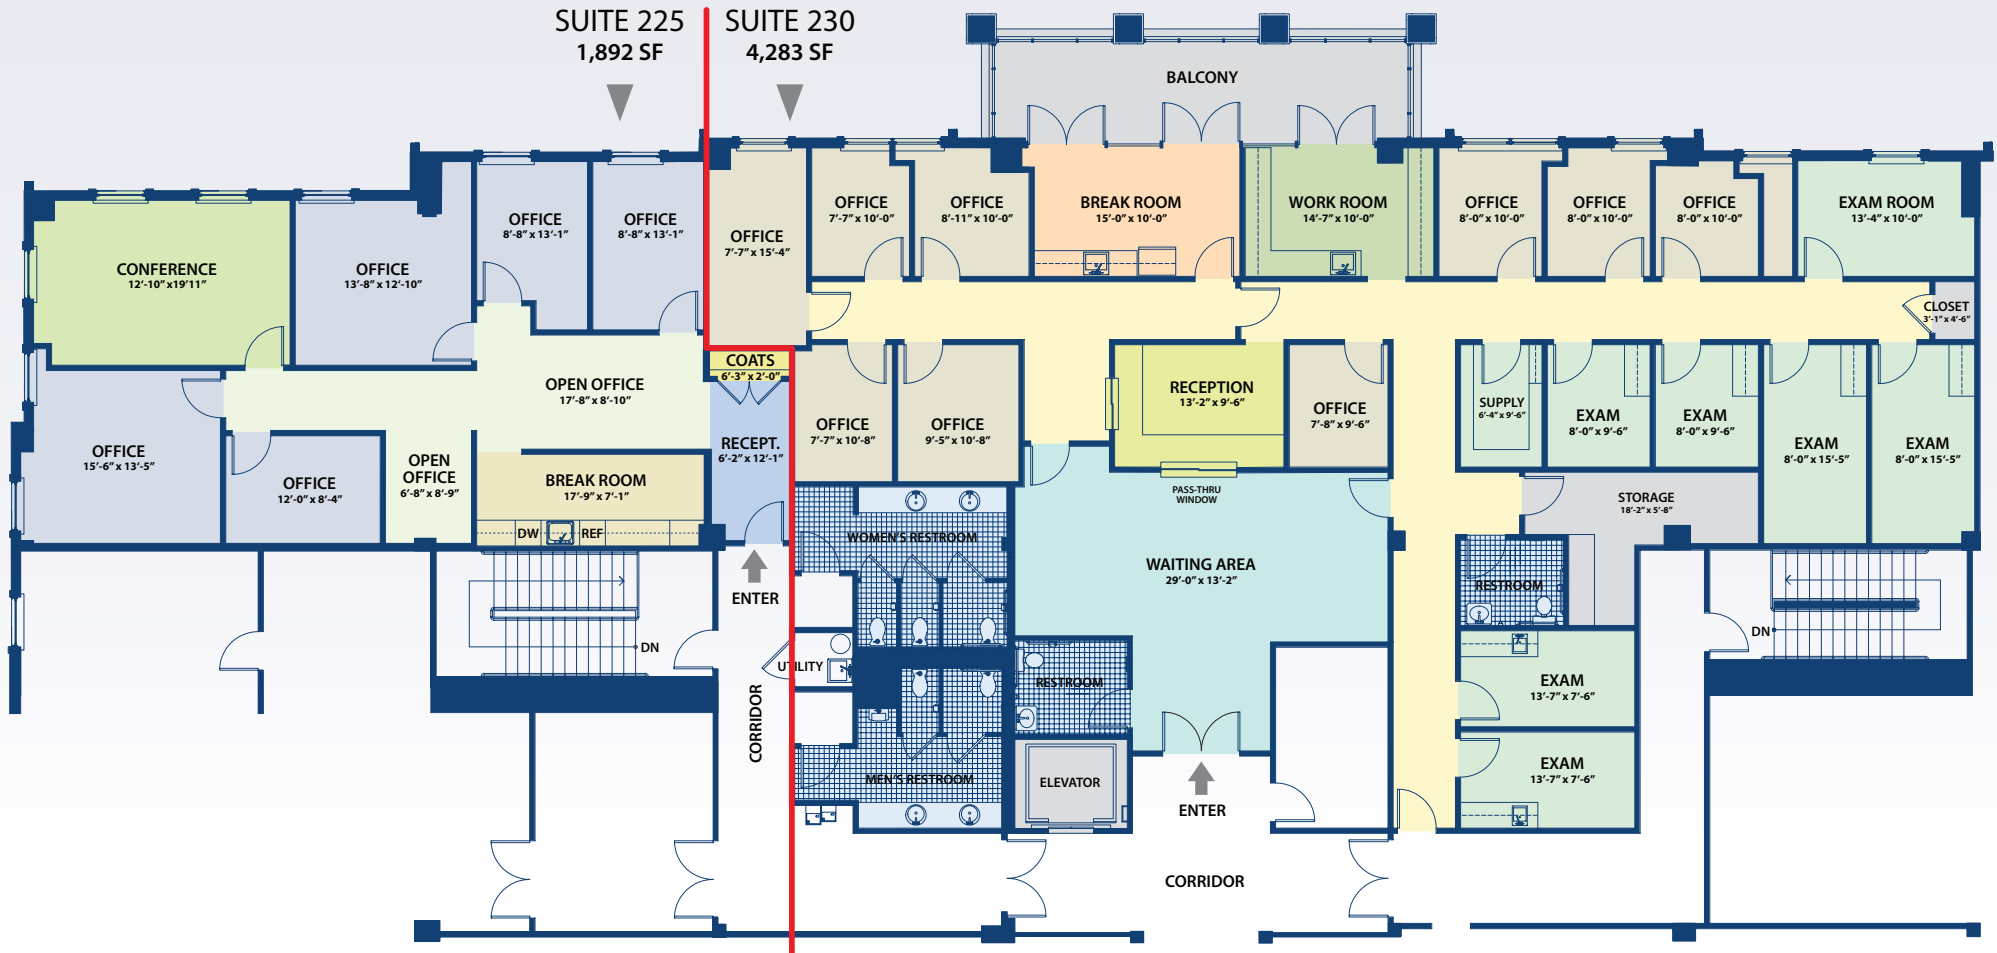

1980 S. Easton Road, Doylestown, PA 18901

Contact Situs Properties, Inc. • 215-886-9400 • www.situsproperties.com

The foregoing information was furnished to us by sources which we deem to be reliable, but no warranty or representation is made to the accuracy thereof. Subject to correction of errors, omissions, change of price, prior sale or withdrawal from market without notice.